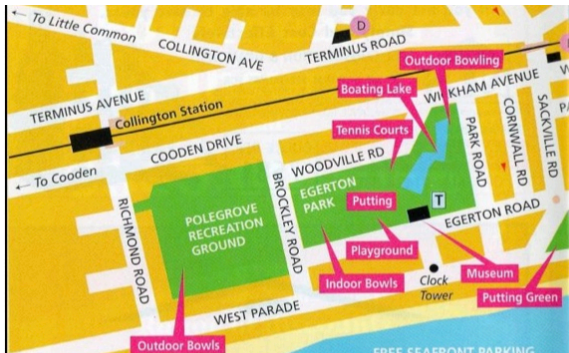

Map of Bowls Club & Polegrove Ground

Club night at the Indoor Bowls Club
Location Egerton Park, Egerton Road.
We meet every 4th Friday in the month at
07:30pm and you are most welcome to
join us.

Please return this form to: